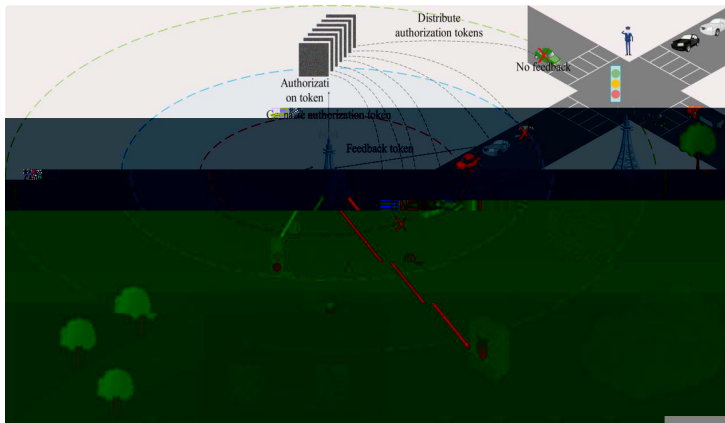

24

♀

167cm/49kg

13843401324

13843401324@163.com

2021-08 ~

5/80

1. DNA CN202211654959.8

2. SCI 2

Vehicular Communications

- 1. SCI 1 2D-SCIML IoT
- 2. SCI 1

— Expert Systems With Applications
 — Expert Systems With Applications

- 3.
- 4.
- 5.

20220402013GH
 20230101181JC
 CSTB2022NSCQ-MSX1434